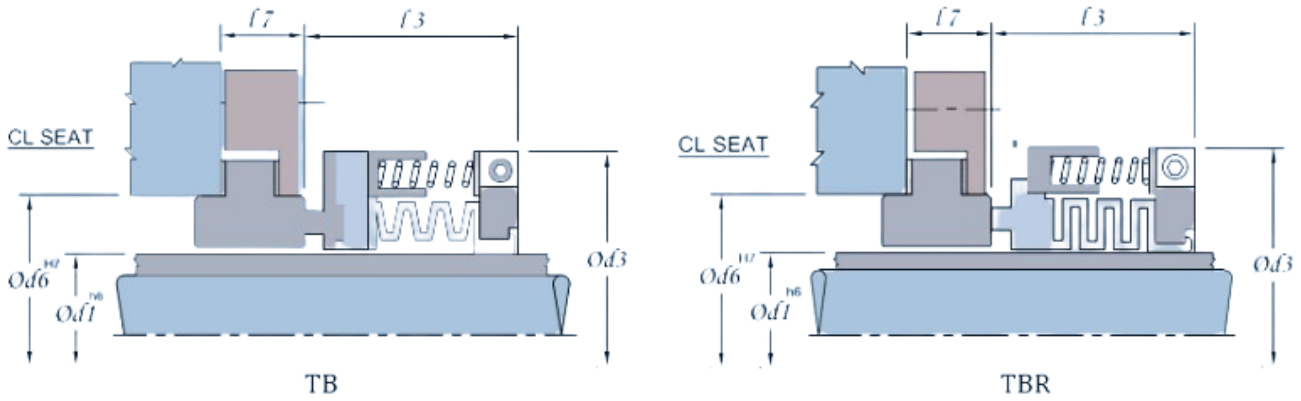

US-TB/TBR

PTFE BELLOW SEAL MULTISPRING BALANCED SEAL

Dimensions for TB/TBR (in mm):

d1	d3	d6	l3	l7
25.40	57.2	42.9	32.5	11.4
28.57	60.3	44.5	32.5	15.0
31.75	63.5	51.0	32.5	20.6
34.92	66.7	51.0	32.5	20.6
38.10	71.4	57.1	32.5	20.6
41.27	76.2	62.0	32.5	20.6
44.45	79.4	63.5	32.5	20.6
47.62	82.6	69.9	32.5	20.6
50.80	96.9	73.0	44.45	20.6