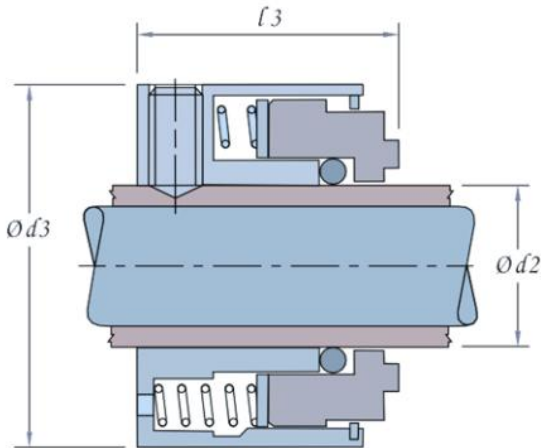

Reverse Balanced Seal US-RB

MULTISPRING BALANCED SEAL

Dimensions (in mm):

d2	d3	l3
19.05	40.4	28.6
22.22	43.6	28.6
25.4	48.3	28.6
28.57	49.6	29.4
31.75	53.2	29.4
34.92	56.3	29.4
38.1	59.5	29.4
41.27	63.5	29.4
44.45	66.7	29.4
47.62	71.4	29.4
50.8	72.2	29.4
53.97	76.2	34.1
57.15	79.4	34.1
60.32	82.5	36.5
63.5	85.7	36.5