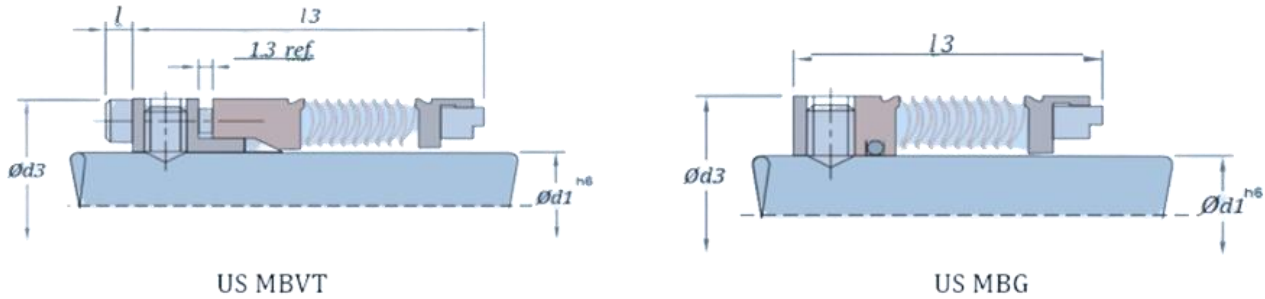

Metal Bellow Seal US MBG/US MBVT

Dimensions (in mm):

d1	d3	l	l3
25.4	39.7	3.2	42.9
28.57	42.8	3.2	39.7
31.75	46.0	3.2	42.0
34.92	49.1	3.2	49.1
38.1	55.1	4.2	44.5
41.27	58.29	4.2	44.5
44.45	61.5	4.2	49.7
47.62	64.6	4.2	44.5
50.8	67.8	4.2	49.7
53.97	71.0	4.2	44.5
57.15	74.2	4.2	47.6
60.32	77.3	4.2	47.6
63.5	81.0	4.2	47.6
66.67	84.12	4.2	47.6
73.02	92.1	4.8	47.6
76.2	95.3	4.8	47.6
79.37	98.4	4.8	47.6
82.55	101.6	4.8	47.6
85.72	104.8	4.8	47.6
88.9	108.0	4.8	47.6
92.07	111.1	4.8	47.6
95.25	114.3	4.8	47.6
98.42	117.5	4.8	47.6
101.6	120.7	4.8	47.6

US MBVT

d1	d3	l3
25.4	37.0	31.75
28.57	42.8	31.75
31.75	46.0	33.3
34.92	49.2	36.5
38.1	52.4	36.5
41.27	55.6	36.5
44.45	58.7	36.5
47.62	61.9	38.1
50.8	65.1	38.1
53.97	68.2	38.1
57.15	71.4	38.1
60.32	74.6	39.7
63.5	81.0	39.7
66.67	84.12	41.3
73.02	87.3	41.3
76.2	92.1	42.8
79.37	95.2	42.8
82.55	98.4	44.5