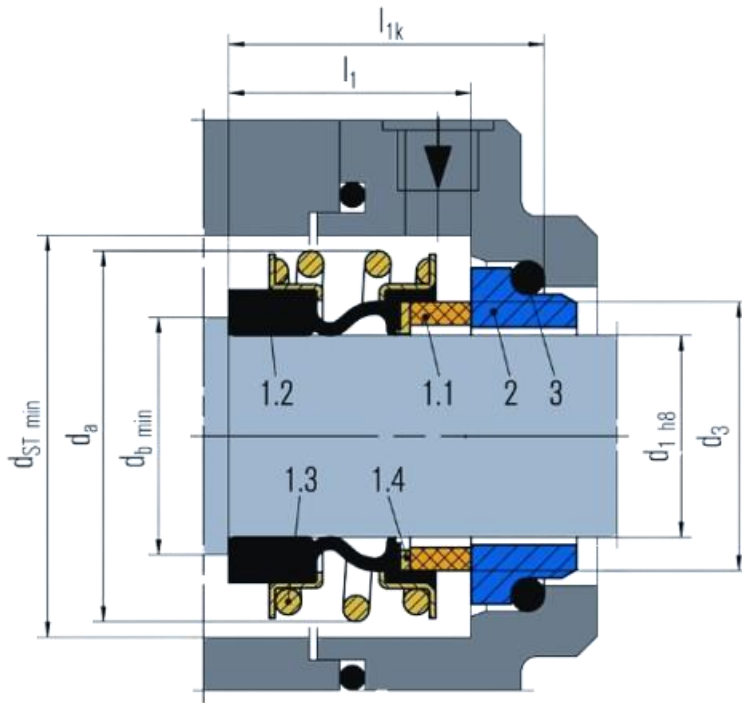

US MG12

Mechanical seals | Mechanical seals for pumps | Elastomer bellow seals

Item Description

- 1.1 Seal face
- 1.2 Bellows
- 1.3 Set of springs
- 1.4 PTFE disk
- 2 Seat
- 3 O-Ring or cup rubber

Dimensions (in mm):